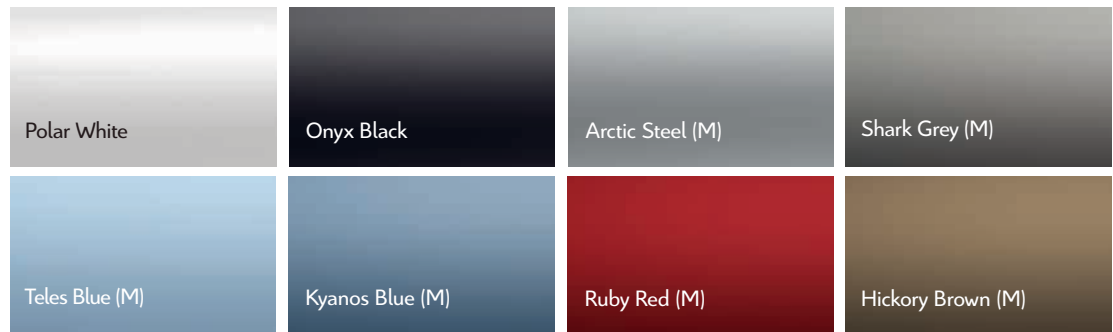

- ABS with Electronic Brakeforce Distribution and Emergency Braking Assistance
- Electronic Stability Control with traction control
- Automatic electronic parking brake and hill start assist function
- Driver, front passenger, front lateral and curtain airbags (including row 2)
- Rear ISOFIX mounting points
- Remote central locking with deadlocks
- Anti-theft immobiliser
- Automatic door and boot locking
- Panoramic windscreen (with sliding interior sun blinds)
- LED Daytime Running Lights (DRLs)
- Front fog lights
- 7 inch Touch Drive interface (used to control all primary vehicle functions)
- Gear Efficiency Indicator
- Cruise control with speed limiter
- Electrically heated folding body colour door mirrors with LED indicators
- Automatic dual zone air conditioning
- Rear parking sensors
- Engine start button
- Automatic lights and windscreen wipers
- Adjustable armrests for driver's and front passenger's seats
- Drawer under driver's and front passenger's seats
- Fold-down aircraft style tray tables (integrated in to back of front seats)
- Rear underfloor storage (row 2)
- Height and recline adjustable, flat folding front passenger's seat
- Height and recline adjustable driver's seat
- 3 separate full size rear seats with adjustable recline angle
- Individual fold flat rear seats with retractable head restraints
- RDS radio/MP3 player with six speakers, Bluetooth® handsfree with media streaming and USB socket, steering mounted controls
- DAB digital radio