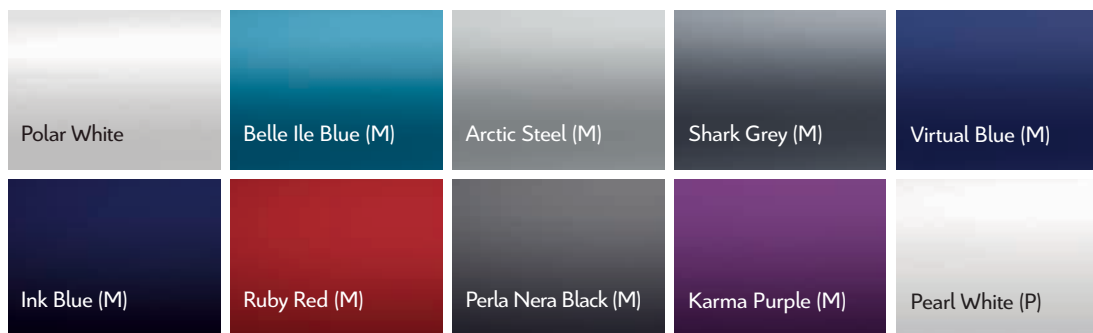

> PLUS:

- ABS with Electronic Brakeforce Distribution and Emergency Braking Assistance
- Electronic Stability Control
- Six airbags
- Rear ISOFIX mounting points
- Cruise control with speed limiter
- Remote central locking with deadlocks
- LED Daytime Running Lights (DRLs)
- Electrically adjustable door mirrors
- Multi-function on-board trip computer
- Gear Efficiency Indicator
- Chrome door handles
- Body colour door mirrors
- 'Soft-touch' effect upper dashboard
- Chrome handbrake surround
- Variable power assisted steering
- Stitched leather height and reach adjustable steering wheel
- 12 volt socket
- Air conditioning
- RDS radio/MP3 CD player with four speakers, AUX socket and steering mounted controls
- **Connecting Box** – Bluetooth® handsfree and media streaming with USB socket