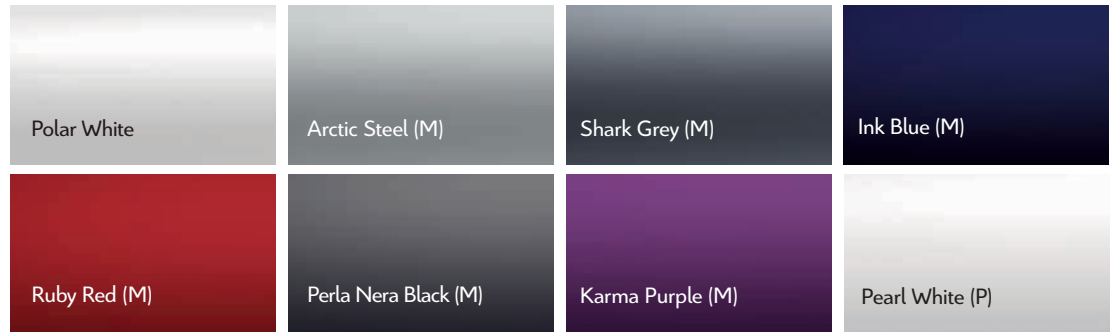

> **PLUS:**

- ABS with Electronic Brakeforce Distribution and Emergency Braking Assistance
- Electronic Stability Control
- Driver and passenger front, lateral and curtain airbags
- Five three-point inertia reel seat belts
- Rear ISOFIX child seat anchorage points
- Remote central locking with deadlocks
- Child lock indicator
- LED Daytime Running Lights (DRLs)
- Front reading light
- Front fog lights with cornering function
- Digital speedometer and rev counter
- Exterior temperature display
- Chrome effect vents and gear surround
- Driver and front passenger dashboard open storage compartment
- Variable power assisted steering
- Tyre pressure monitor
- Air recirculation and pollen filter
- Cruise control with speed limiter
- Front electric windows with 'one-touch' operation on driver's side
- Rear split/folding and sliding seats
- RDS stereo radio/MP3 CD player with steering mounted controls
- **Connecting Box** – Bluetooth® handsfree with USB socket