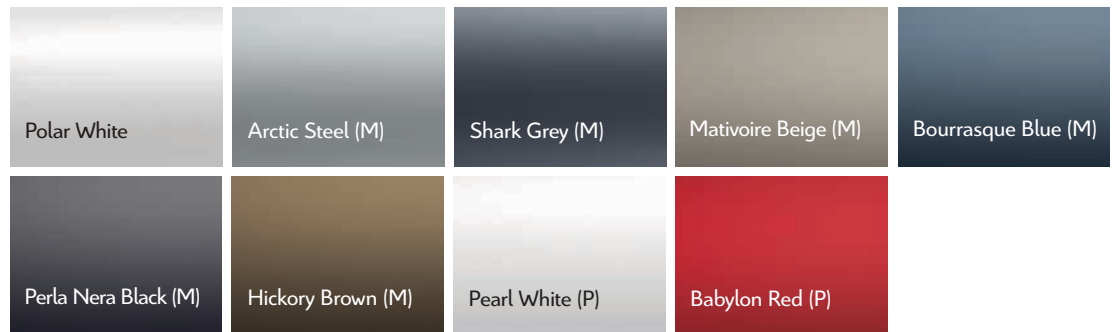

1. Black/grey 'Rayados' cloth
   - 17 inch 'Phoenix' alloy wheels
   - Chrome door mirrors
   - Chrome side window sills and dark tinted rear windows
   - Gloss black B pillars and rear spoiler
   - Panoramic sunroof with electric sunblind
2. › **PLUS:**
3. ABS with Electronic Brakeforce Distribution and Emergency Baking Assistance
   - Electronic Stability Programme with Intelligent Traction Control
   - Hill Start Assist
   - Driver, front passenger, front lateral and curtain airbags (including row 2)
   - Two rear ISOFIX mounting points
   - Transponder immobiliser
   - Remote central locking with deadlocks
   - Daytime Running Lights (DRLs)
   - Front fog lights with cornering light function
   - Electrically adjustable, heated folding door mirrors with kerb lighting
   - Multi-function on-board trip computer
   - Maintenance indicator
   - Exterior temperature display with frost alert
   - Customisable colour instrument panel with analogue dial hands
   - 'Black panel' on/off instrument lighting
   - Gear Efficiency Indicator
   - Body colour painted front and rear bumpers
   - Chrome strip on rear bumper
   - Leather gearknob, parking brake handle and steering wheel with chrome inserts
   - Illuminated and ventilated glove box
   - Air conditioning
   - Front and rear electric windows
   - Rear parking sensors
   - Rear split/folding seats
   - RDS Radio/MP3 CD with six speakers and AUX socket
   - DAB Radio
   - **Connecting Box** – Bluetooth® handsfree and media streaming with USB socket